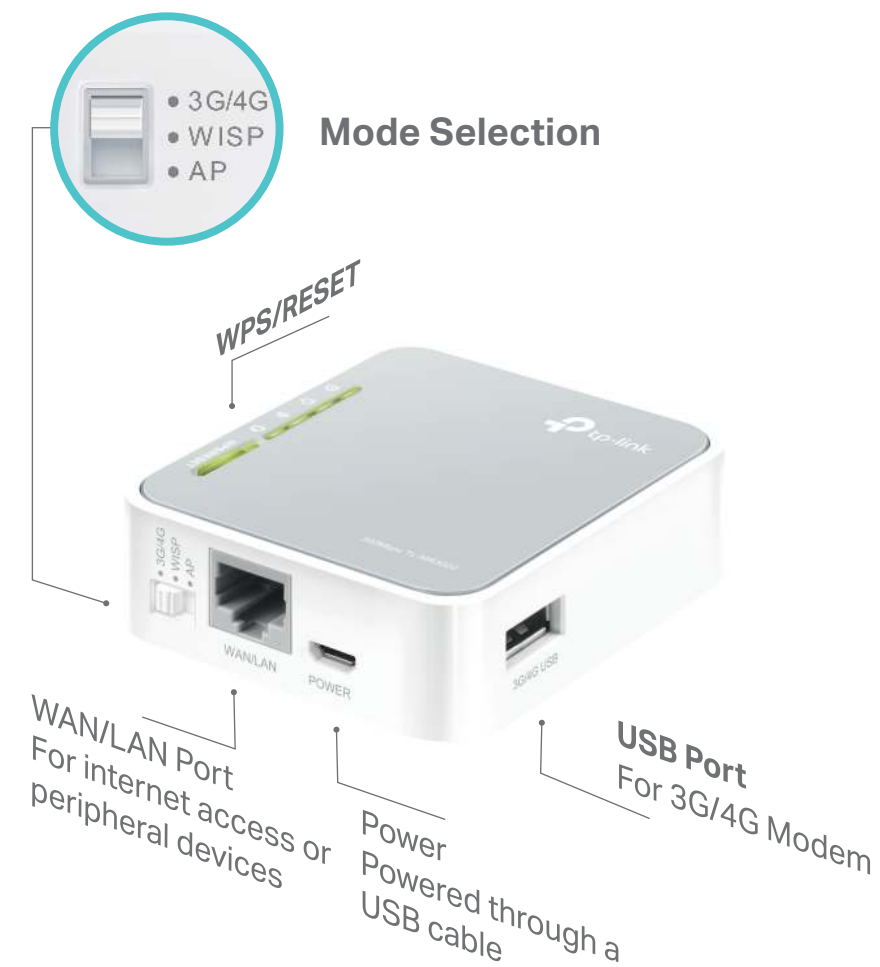

Portable 3G/4G Wireless N Router

Pocket-sized for
Travel-Ready Wi-Fi

TL-MR3020

3G/4G Sharing

300Mbps
Wireless Speed

Multi-Mode

Highlights

Share internet from anywhere you have a 3G or 4G mobile connection

Ease of Use

- Intuitive Web UI – Ensures quick and simple Installation without hassle
- Fast Encryption – One-touch WPA wireless security encryption with the WPS button

Security

- Guest Network – Keeps your main network secure by creating a separate network for friends and visitors
- Access Control – Establishes a whitelist or blacklist to allow or restrict certain devices to access the internet
- Parental Controls – Restricts internet access time and contents for children devices
- Encryptions for Secure Network – WPA-PSK and WPA2-PSK encryptions provide active protection against security threats

Specifications

Hardware

- Ports: 1 10/100Mbps WAN/LAN Port, 1 USB 2.0 Port, 1 Micro USB Port
- Buttons: WPS/Reset Button, Mode Switch
- Antennas: Internal Antennas
- External Power Supply: 5VDC/1A
- Dimensions (W x D x H): 2.9× 2.6×0.9 in. (74×67×22mm)